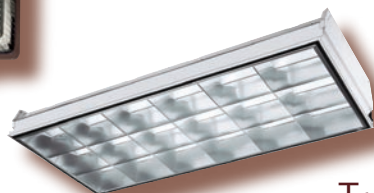

Exit & Emergency

Recessed

Security

Troffer

Track

Area Light